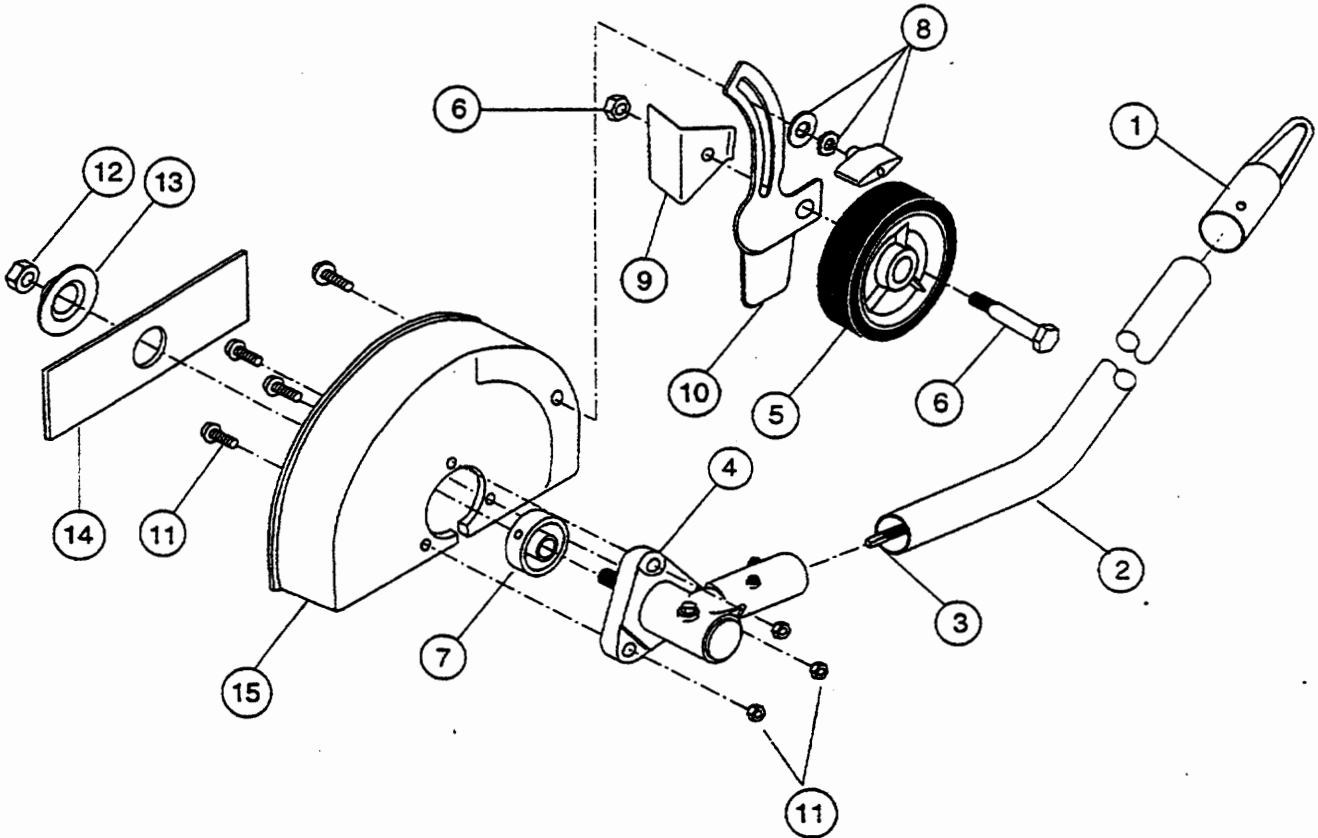

PARTS LIST - MODEL LE720r

(Serial no. 604000001 and greater)

<u>ITEM</u>	<u>PART NO.</u>	<u>PART NAME</u>	<u>ITEM</u>	<u>PART NO.</u>	<u>PART NAME</u>
1	612605	Hanger	10	181593	Guide Bracket
2	180915	Drive Shaft Housing Assembly	11	181244	Mounting Bolt Assembly, Set
3	180198	Drive Shaft Assembly	12	147491	Retaining Nut
4	684067	Gear Box Assembly (includes items 7, 12 and 13)	13	147490	Retaining Washer
5	181242	Wheel	14	613223	Blade
6	181591	Wheel Mounting Bolt Assembly	15	181245	Guard
7	147489	Driver, Blade	*	613226	Locking Rod
8	684069	Adjustment Knob Assembly	*	180014	Blade Retainer Kit (items 12 & 13)
9	181592	Deflector	*		not shown